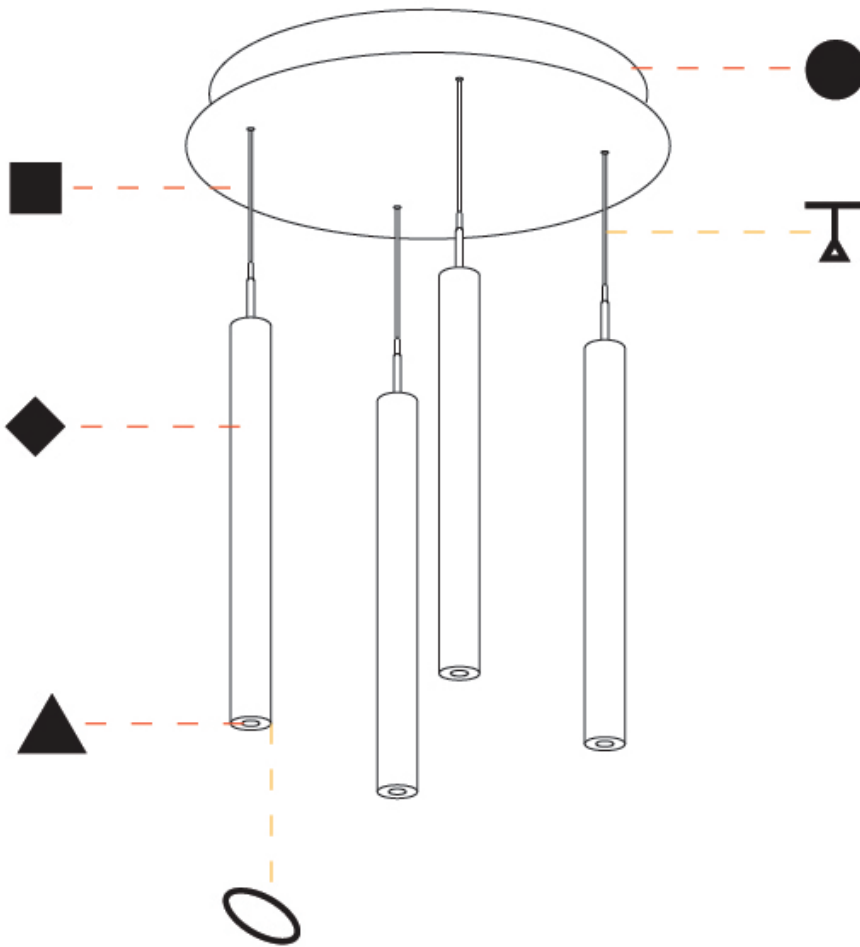

G-MINI ROUND HANGOVER SUSPENSION

A300630-

PROJECT	_____
TYPE	_____
SPECIFIER	_____
QUANTITY	_____
DATE	_____

A