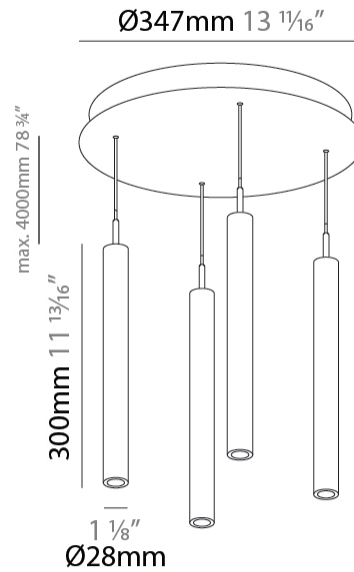

GENERAL

Series: G-Mini Round
Subseries: G-Mini Round Hangover
Brand: Prolight
Division: Architectural
Mounting Type: Suspension
Mounting Location: Ceiling
Subcategory: Spots

PHYSICAL

Shape: Cylinder
Diameter (mm): 347
Diameter (in): 13 11/16
Height (mm): 300
Height (in): 11 13/16
Light Distribution: Direct
Fixture Finish: SSR / BKV / CWI / CRY / HAB / UFT / ITA / RUA / FTG / MYG / LOD / PUS / FRO / FUP / KIA / POP / BLS / SPG / MEY / GOH / GUM / CHC / COM / ABZ / JAG / OBR / MOS / ROR
Accent Finish: NOF / COP / MIR / SSS
Fixture Material: Extruded Aluminum / Steel
Cable Details: 2,000mm/78 3/4" / 4,000mm/157 1/2" - Cable, Black, Green, Orange, Red, White

ELECTRICAL

Lamp Type: LED (Zhaga Standard)
Input Wattage (W): 26
Total Output Wattage (W): 23.7
Dimming: Tri-Mode (Non-Dimming and Phase Dimming (120Vac only) and 0-10V Dimming)
Driver Included: Yes
Driver Location: Integrated
Driver Type: Constant Current - Universal
Driver Class: Class 2
Input Voltage (V): 120 - 277

LED

Color Temperature (°K): 2700 / 3000 / 3500 / 4000
Max. Delivered Lumen (lm): 1614 / 1709 / 1804 / 1852
Nominal Lumen (lm): 1840 / 1949 / 2057 / 2112
CRI: >90 CRI
Lamp Life (hrs): 50000

OPTICAL

Beam Angle: 20 / 26 / 56

RATINGS AND CERTIFICATIONS

Certified By: Certified for North American Standards
IP rating: IP20